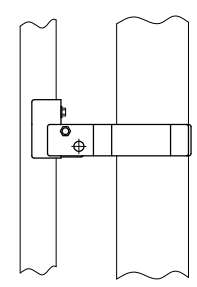

DETAIL A

DETAIL A (optional)

DETAIL C

TOP VIEW

FRONT VIEW

BACK VIEW

TOP VIEW

FRONT VIEW

TOP VIEW

# ESTATE™ ALUMINUM ENTRY GATE

Ornamental Pickets: 3/4" Square x .125" Wall  
 Uprights : 2" Square x .250" Wall  
 Rails: 1"x 2" x .250"Wall

Values shown are nominal and not to be used for installation purposes. See product specification for installation requirements. EGISOF