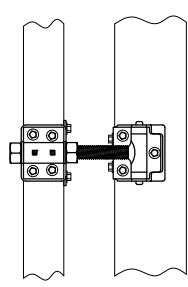

DETAIL A

DETAIL A (optional)

DETAIL C

TOP VIEW

FRONT VIEW

BACK VIEW

TOP VIEW

FRONT VIEW

TOP VIEW

# ESTATE™ ALUMINUM ENTRY GATE

Ornamental Pickets: 3/4" Square x .125" Wall  
 Uprights : 2" Square x .250" Wall  
 Rails: 1"x 2" x .250"Wall

Values shown are nominal and not to be used for installation purposes. See product specification for installation requirements. EGISOF