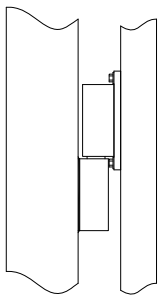

DETAIL A

DETAIL A (optional)

DETAIL C

TOP VIEW

FRONT VIEW

BACK VIEW

TOP VIEW

FRONT VIEW

TOP VIEW

ESTATE™ ALUMINUM ENTRY GATE

Ornamental Pickets: $\frac{3}{4}$ " Square x .125" Wall

Uprights : 2" Square x .250" Wall

Rails: 1"x 2" x .250"Wall

Values shown are nominal and not to be used for installation purposes. See product specification for installation requirements.