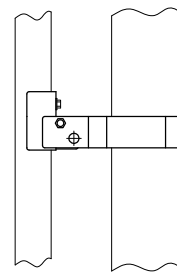

DETAIL A

DETAIL A (optional)

DETAIL C

TOP VIEW

FRONT VIEW

BACK VIEW

TOP VIEW

FRONT VIEW

TOP VIEW

ESTATE™ ALUMINUM ENTRY GATE

Ornamental Pickets: $\frac{3}{4}$ " Square x .125" Wall

Uprights : 2" Square x .250" Wall

Rails: 1"x 2" x .250"Wall

Values shown are nominal and not to be used for installation purposes. See product specification for installation requirements.