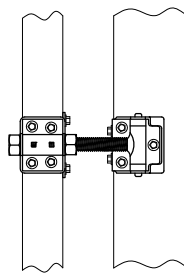

DETAIL A

DETAIL A (optional)

DETAIL C

TOP VIEW

FRONT VIEW

BACK VIEW

TOP VIEW

FRONT VIEW

TOP VIEW

ESTATE™ ALUMINUM ENTRY GATE

Ornamental Pickets: $\frac{3}{4}$ " Square x .125" Wall

Uprights : 2" Square x .250" Wall

Rails: 1"x 2" x .250"Wall

Values shown are nominal and not to be used for installation purposes. See product specification for installation requirements.