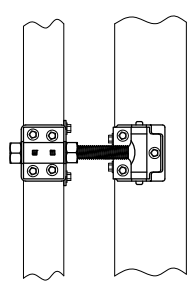

DETAIL A

DETAIL A (optional)

DETAIL C

# ESTATE™ ALUMINUM ENTRY GATE

Ornamental Pickets: 3/4" Square x .125" Wall  
 Uprights : 2" Square x .250" Wall  
 Rails: 1"x 2" x .250"Wall

Values shown are nominal and not to be used for installation purposes. See product specification for installation requirements. EWISOF