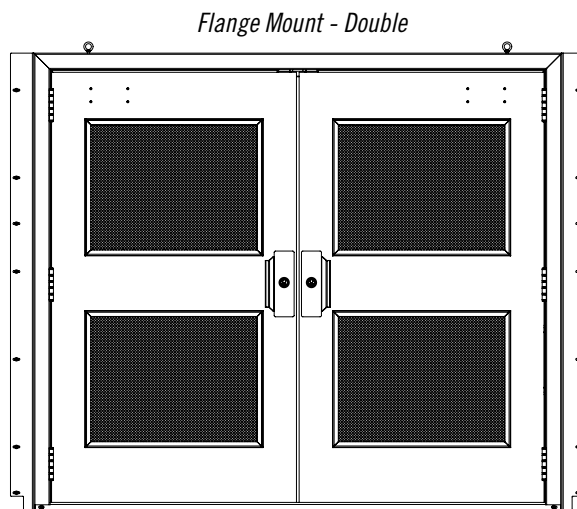

INSTALLATION OPTIONS

Plated Mount and Direct Bury installation options available for Exodus Single Egress Gate. Right Hand & Left Hand options available. Double opening with removable mullion available.