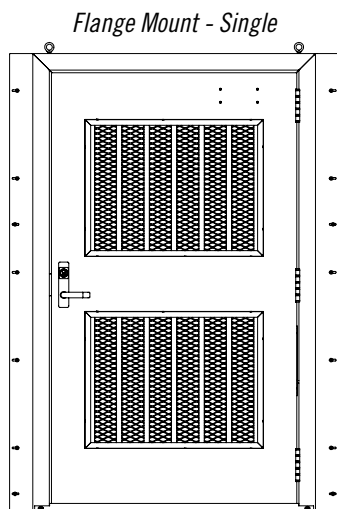

AMERISTARFENCE.COM | 888-333-3422

Experience a safer and more open world

AMERISTAR[®]

ASSA ABLOY

EXODUS[®]

PEDESTRIAN EGRESS GATE SYSTEM

MEETS IBC GROUP 1-2 EGRESS REQUIREMENTS | REMOVABLE THRESHOLD | PRE-HUNG GATE ASSEMBLY

INSTALLATION OPTIONS

Plated Mount and Direct Bury installation options available for Exodus Single Egress Gate. Right Hand & Left Hand options available. Double opening with removable mullion available.