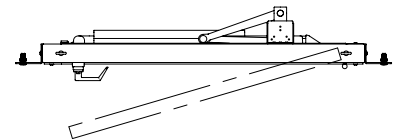

COMPLETE SYSTEM

The Exodus Egress Gate system mitigates multiple trips to the jobsite. This all-in-one gate system has all the required hardware pre-installed. Typical Exodus installations are complete within 3 simple steps, post setting followed by gate frame mounting, & final closer adjustment.

(single right hand opening shown below)

PRIMARY APPLICATIONS

- *K-12 Education*
- *Higher Education*
- *Stadiums & Arenas*
- *Municipal Facilities*
- *Data Centers*
- *Power Utility*
- *Retail Outlets*
- *Apartments*
- *Assisted Living*