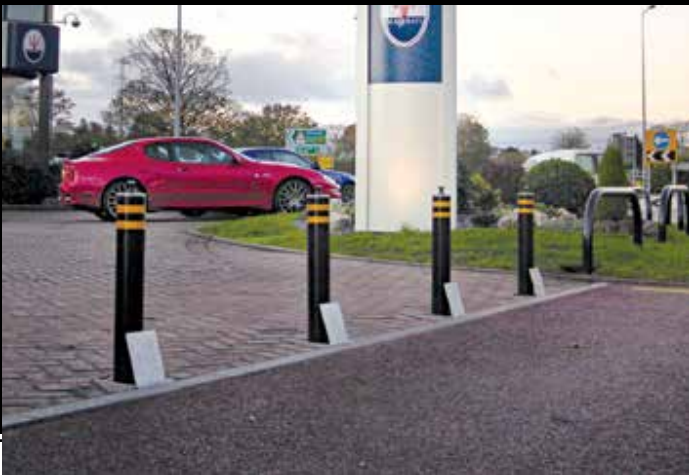

AMERISTAR[®]
SECURITY PRODUCTS

ATG ACCESS

Retractable MANUAL BOLLARDS

PROTECT YOUR INVESTMENT whether it is a driveway, estate entry, or car lot, you will have peace of mind with Ameristar's retractable security bollards. Our manual retractable bollards are a great visual deterrent that will limit access to garages, driveways, trailheads, or any other open property. With no power or infrastructure requirements, retractable bollards are an economical safety feature that can be easily installed on your next project.

AMERISTARPERIMETER.COM | 888-467-2773

Experience a safer and more open world

AMERISTAR[®]

ASSA ABLOY

Retractable MANUAL BOLLARDS

Features:

- Manual Operation with Lift Assist*
- Maintenance-Free Finish*
- No Power Required*
- Open Aesthetic Appearance*
- Reflective Bands for Visibility*
- Easy Installation*

Applications:

- Parking Lots & Structures*
- Trailheads for Parks & Recreation*
- Vehicle Dealership Entrances*
- Retail Store Fronts*
- School Driveways & Entrances*
- Office Buildings & Complexes*
- Residential Estate Driveways*

AMERISTAR[®]
SECURITY PRODUCTS

ATG ACCESS

BOLLARD OFFERING

- 4", 5" & 6" Diameters
- 24" & 36" Heights
- Black & Stainless Steel Finish options available

Scan to learn
more about
Retractable
Manual Bollards.