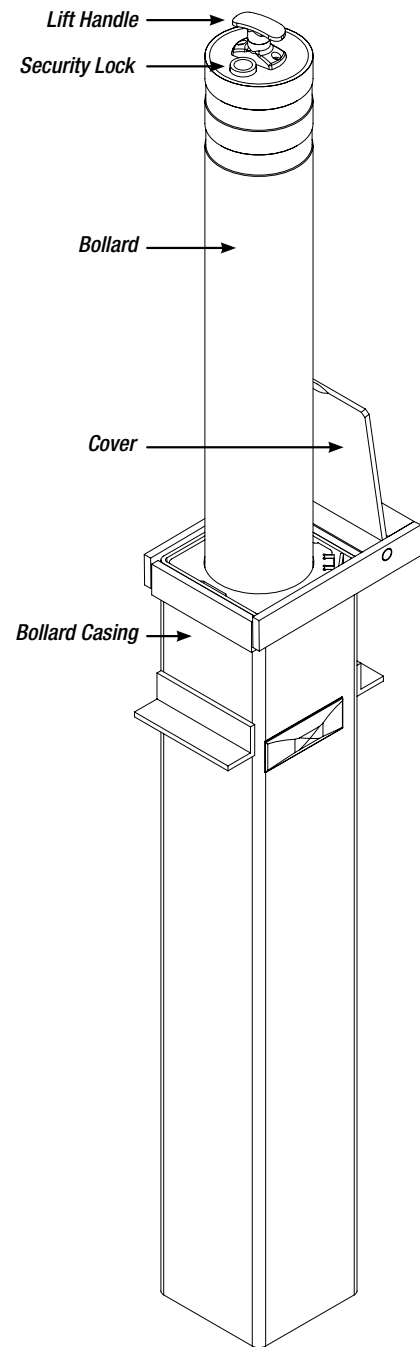

AMERISTARPERIMETER.COM | 888-467-2773

Experience a safer and more open world

AMERISTAR[®]

ASSA ABLOY

Retractable MANUAL BOLLARDS

Features:

- Manual Operation with Lift Assist*
- Maintenance-Free Finish*
- No Power Required*
- Open Aesthetic Appearance*
- Reflective Bands for Visibility*
- Easy Installation*

AMERISTAR[®]
SECURITY PRODUCTS

ATG ACCESS

BOLLARD OFFERING

- 4", 5" & 6" Diameters
- 24" & 36" Heights
- Black & Stainless Steel Finish options available

Scan to learn
more about
Retractable
Manual Bollards.